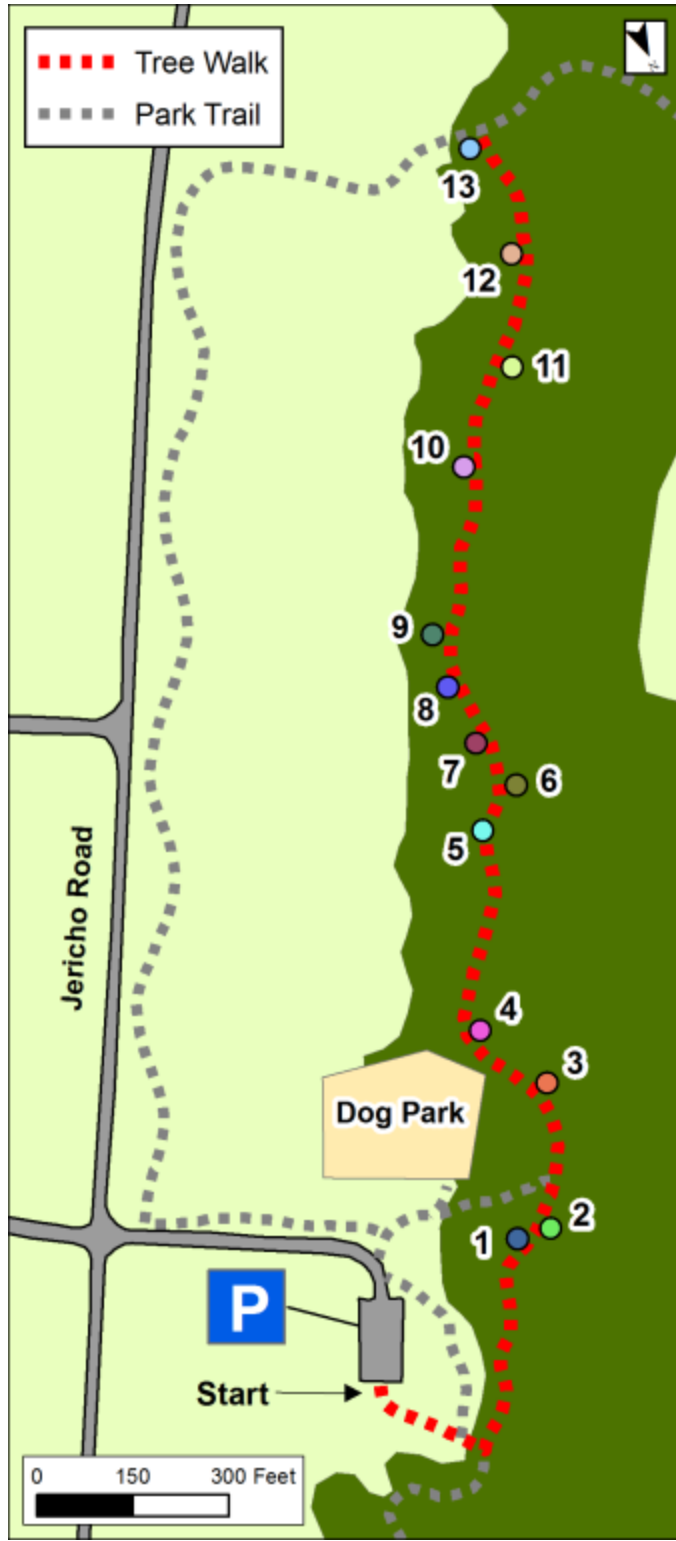

Girl Scout Council
of the Colonial Coast
TROOP #622
Silver Award Project – Fall 2013

Windsor Castle Park “TREE WALK”

Learn about what trees are around you!